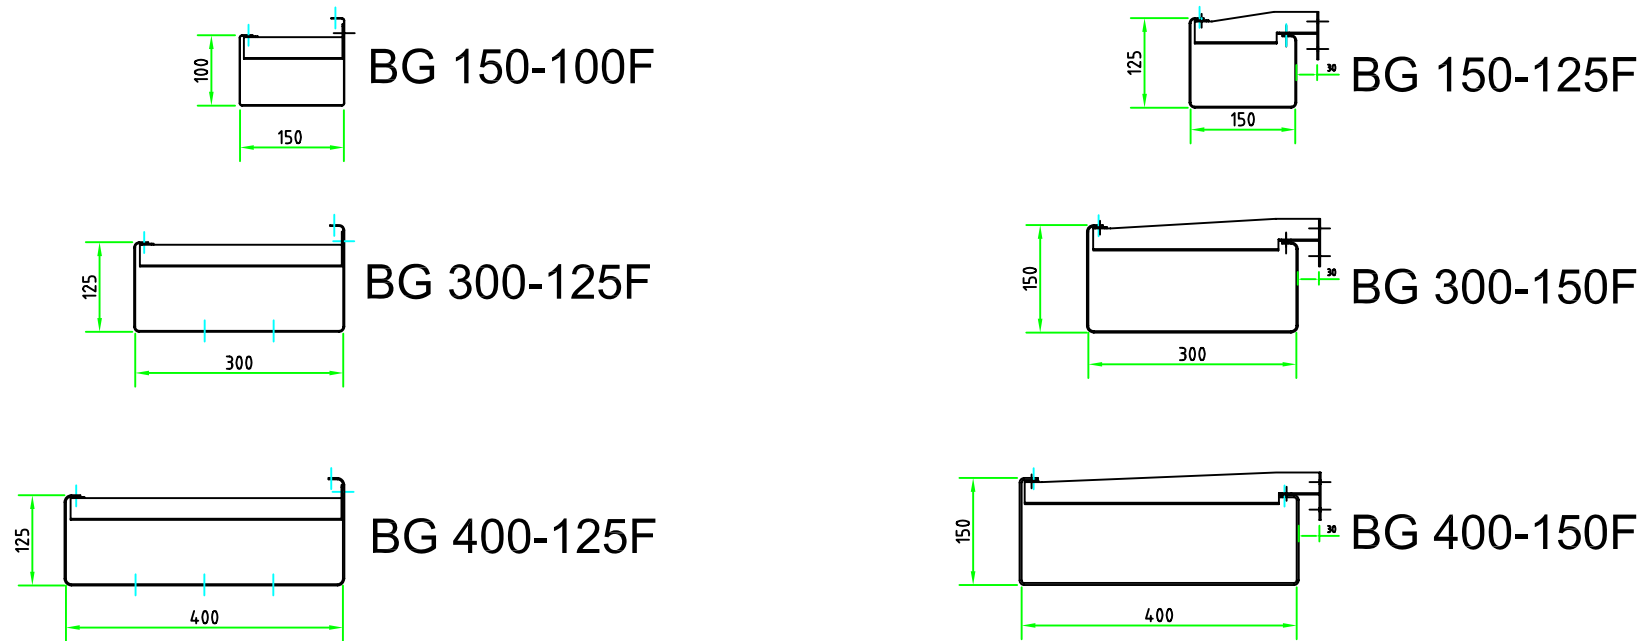

DO NOT SCALE - ALL DIMENSIONS IN MILLIMETRES

VALLEY GUTTER

BOUNDARY WALL GUTTER

ASHFOLD GUTTER

BOX GUTTER

FASCIA GUTTER

REV.	REV. By.	AMENDMENTS	DATE
			ASHFAB BROMFORD LANE WEST BROMWICH WEST MIDLANDS B70 7JJ TEL: 0121-525-1444 FAX: 0121-525-2444 E-mail: sales@ashandlacy.com
DRAWN BY- M.S.		SCALE- NTS	DATE- 02/1/2008
CLIENT- Ash & Lacy Ltd.		SITE- X.	
TITLE- Standard Gutter Sections		DRAWING No- STD-GA	REV-