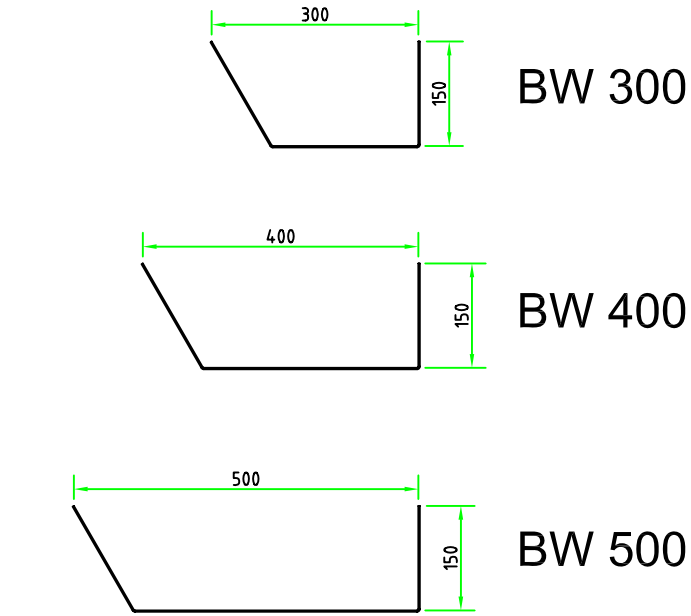

DO NOT SCALE - ALL DIMENSIONS IN MILLIMETRES

VALLEY GUTTER

BOUNDARY WALL GUTTER

ASHFOLD GUTTER

BOX GUTTER

FASCIA GUTTER

REV.	REV. By.	AMENDMENTS	DATE
			ASHFAB BROMFORD LANE WEST BROMWICH WEST MIDLANDS B70 7JJ TEL: 0121-525-1444 FAX: 0121-525-2444 E-mail: sales@ashandlacy.com
DRAWN BY- M.S.		SCALE- NTS	DATE- 02/1/2008
CLIENT- Ash & Lacy Ltd.		SITE- X.	
TITLE- Standard Gutter Sections		DRAWING No- STD-GA	REV-