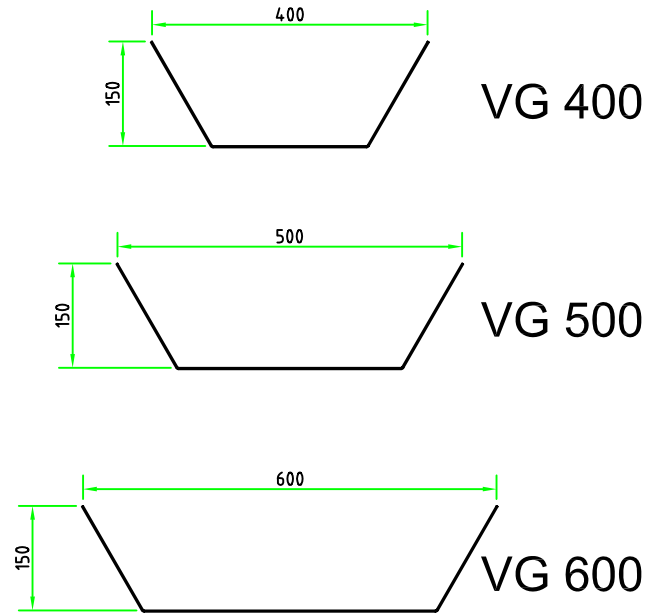

DO NOT SCALE - ALL DIMENSIONS IN MILLIMETRES

VALLEY GUTTER

BOUNDARY WALL GUTTER

ASHFOLD GUTTER

BOX GUTTER

FASCIA GUTTER

REV.	REV. By.	AMENDMENTS	DATE
			ASHFAB BROMFORD LANE WEST BROMWICH WEST MIDLANDS B70 7JJ TEL: 0121-525-1444 FAX: 0121-525-2444 E-mail: sales@ashandlacy.com
DRAWN BY- M.S.		SCALE- NTS	DATE- 02/1/2008
CLIENT- Ash & Lacy Ltd.		SITE- X.	
TITLE- Standard Gutter Sections		DRAWING No- STD-GA	REV-