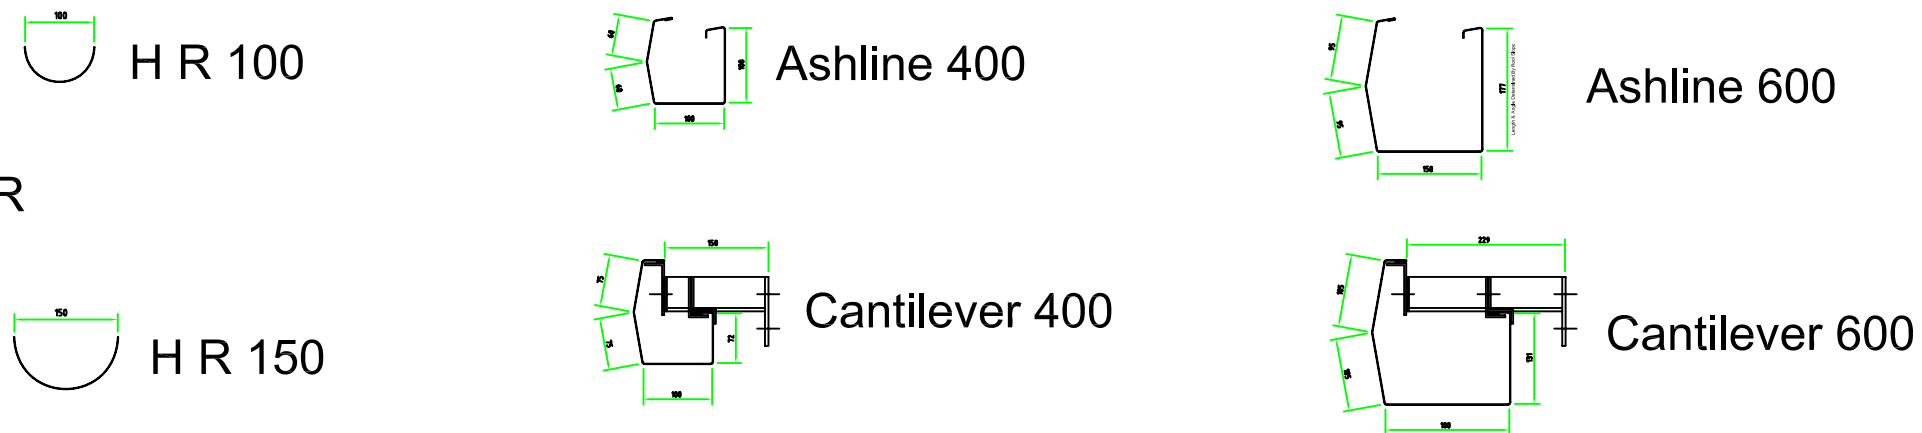

DO NOT SCALE - ALL DIMENSIONS IN MILLIMETRES

VALLEY GUTTER

BOUNDARY WALL GUTTER

ASHFOLD GUTTER

BOX GUTTER

FASCIA GUTTER

REV.	REV. By.	AMENDMENTS	DATE
			ASHFAB BROMFORD LANE WEST BROMWICH WEST MIDLANDS B70 7JJ TEL: 0121-525-1444 FAX: 0121-525-2444 E-mail: sales@ashandlacy.com
DRAWN BY- M.S.		SCALE- NTS	DATE- 02/1/2008
CLIENT- Ash & Lacy Ltd.		SITE- X.	
TITLE- Standard Gutter Sections		DRAWING No- STD-GA	REV-